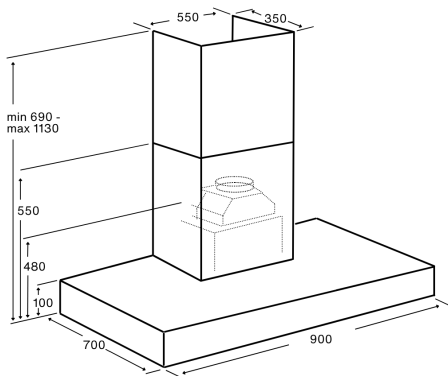

LINE DRAWING

See user manual for more information

KEY FEATURES

Onboard Green Energy Motor

Our revolutionary technology paired with advanced engineering generates greater air movement with less fan movement, creating a superior cooking environment.

Powerful Airflow

With impressive airflow and control, this rangehood quickly and effectively removes smoke, steam, heat, odours, and other airborne particles from the kitchen. Conveniently controlled with 4 speed settings.

LED Lighting

LED lights that are eco-friendly and energy efficient. Their durability makes them resilient to heat, and they emit a nice, bright light, making them a perfect option for your hoods lighting.

Baffle Filters

Interlocking C-shaped baffles capture grease and smoke. Highly regarded for their advanced design and durability, their leading construction is designed to catch oil, grease and other contaminants. With a lifetime warranty, they clean effortlessly in the dishwasher.

Induction Suited

This rangehood has the sufficient extraction required to facilitate induction cooking. As induction cooking uses the base of the pan as the heat source, less moisture and steam is evaporated before it reaches the filters. This can create drops of water that drip into your cooking.

Button Control

Easy to use, the sleek button control lets you power your rangehood with a simple, classic touch. Control the rangehoods fan speed and lighting effortlessly at the touch of a button. Modern design and straightforward controls make operation a breeze while enjoying your cooking experience.

Marine Grade

A marine grade rangehood outdoor placement is important for those who live within five kilometres of the coast. The levels of salt in the air can lead to corrosion in metals which damage and reduce the lifespan of your rangehood. Marine grade stainless steel is designed to resist corrosion.

Extra Deep Coverage

Ensuring ultimate extraction over your high-performance cooktop or BBQ, the Extra Deep range gives you superior coverage. With cleaner and more efficient cooking environment, all grease, odours and airborne particles are captured with the additional front to back coverage.

Hand-Crafted in Italy

Quality, functionality, innovation, style & luxury hand-crafted in Italy. Leading the market in design and functionality, this collection has been specifically handpicked for Australian living.

#Extraction rate is an approximate figure and may vary depending on installation.

*Please note noise level is an approximate range and subject to installation and surrounding materials.

For more information, visit our website.