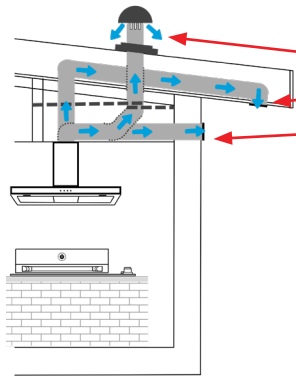

EASYEAVEKIT

200mm diameter
Eave Installations

Suitable for duct runs of up to 3 metres, semi rigid, clamps 125/150 expander and eave vent included .

EASYWALLKIT

200mm diameter
External Wall Installations

Suitable for duct runs of up to 3 metres, semi rigid, clamps 125/150 expander and wall vent include.

ALFRESCO DUCTING

EASYROOFKIT
EASYEAVEKIT
EASYWALLKIT

NB: rangehood should be 1200mm - 1600mm above BBQ cooking surface.

An interlock or shut-off valve is recommended for enclosed alfresco areas. See user manual for more information.